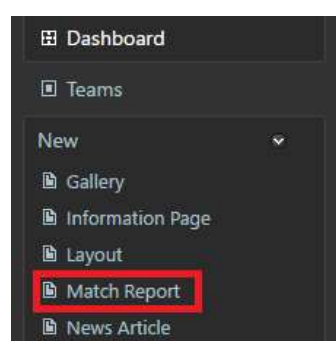

## 1. Adding Match Reports

To enter a **Match Reports** requires signing into the website. Select the **Sign In** at the bottom of the sites page and enter credentials.

A screenshot of the 'Sign In' form. The form title is 'Sign In'. Below the title is the instruction 'Please enter your username and password.' The form is divided into 'Account Information' with two input fields: 'Username' containing 'Maxtest1?' and 'Password' containing '\*\*\*\*\*'. There is a 'Remember Me' checkbox and a 'Sign In' button at the bottom.

Select the **Dashboard** option at the top of the page which will navigate to the admin panel.

Select **Match Report** under **New**.

Enter the **Match Report** details – Title, Team who the match report links to, season, the match the report associates to, and the Layout (this can include text, media etc.)